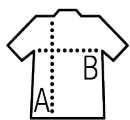

SOL'S FALCON WOMEN

SOL'S®
the fair spirit

WOMEN'S SOFTSHELL ZIP JACKET

03828

Quality

Softshell 270
94% recycled polyester - 6% elastane - 3 layers
Polar fleece lining: 100% polyester

Style

Zip opening
2 side and 1 chest zip pockets
Contrasting zip pullers
Elasticated bias binding at cuffs and bottom

Available sizes

Sizes	S	M	L	XL	XXL	3XL
A/B	62/47	64/50	66/53	68/56	70/59	72/62

Available colours

Pepper red Abyss blue Royal blue Forest green Black Charcoal grey

Packaging

 Carton size : 60 x 40 x 20 cm

 Weight per carton : 8.00 kg