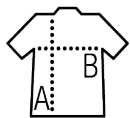

Quality

Style

Full zip opening
2 side and 1 chest zip pockets
Tone-on-tone elasticated bias binding at cuffs and hem

Available sizes

Sizes	S	M	L	XL	XXL	3XL	4XL
A/B	68/53	70/56	72/59	74/62	76/65	78/68	80/71

Available colours

Pepper red Abyss blue Royal blue Forest green Black Charcoal grey

Packaging

Carton size : 60 x 40 x 21 cm

Weight per carton : 9.00 kg

Related products

SOL'S RADIANT WOMEN
03107