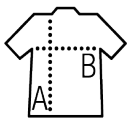

SOL'S RALLYE WOMEN

SOL'S®
the fair spirit

WOMEN'S SLEEVELESS SOFT SHELL JACKET

46801

Quality

Style

2 zipped side pockets and 1 zipped chest pocket
Adjustable waist drawstring

Available sizes

Sizes	S	M	L	XL	XXL
A/B	62/46	64/49	66/52	68/55	70/58

Available colours

Pepper red Royal blue Bottle green Army Black French navy Dark chocolate

Packaging

 Carton size : 60 x 40 x 20 cm

 Weight per carton : 6.00 kg